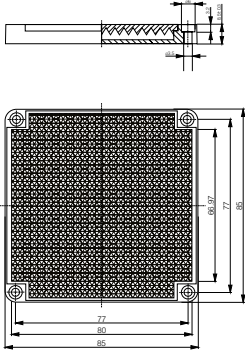

REFLECTOR Ø 25 MM

Part reference: **LXR-0000-025**

REFLECTOR Ø 46 MM

Part reference: **LXR-0000-046**

REFLECTOR Ø 82 MM

Reference reflector for all reflex sensors

Part reference: **LXR-0000-084**

PHOTOELECTRIC ACCESSORIES

REFLECTOR 32 X 20 MM

Part reference: **LXR-0001-032**

REFLECTOR 60 X 20 MM

Part reference: **LXR-0001-062**

REFLECTOR 60 X 51 MM

Part reference: **LXR-0001-065**

REFLECTOR 60 X 41 MM

Part reference: **LXR-0001-064**

REFLECTOR 85 X 85 MM

Part reference: **LXR-0001-088**

REFLECTIVE FOIL 100 X 100 MM

For all reflex sensors (IMOS IRF 6000)
Part reference: **LXR-0002-100**

REFLECTIVE ROLL 25 MM X 22.8 M

Part reference: **LXR-0003-025**

REFLECTIVE ROLL 50 MM X 22.8 M

Part reference: **LXR-0003-050**