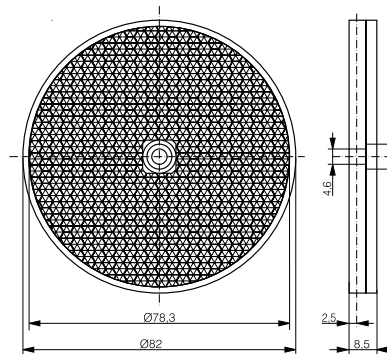

REFLECTOR Ø 25 MM

Part reference: **LXR-0000-025**

REFLECTOR Ø 46 MM

Part reference: **LXR-0000-046**

REFLECTOR Ø 82 MM

Reference reflector for all reflex sensors

Part reference: **LXR-0000-084**

PHOTOELECTRIC ACCESSORIES

REFLECTOR 32 X 20 MM

Part reference: **LXR-0001-032**

REFLECTOR 60 X 20 MM

Part reference: **LXR-0001-062**

REFLECTOR 60 X 51 MM

Part reference: **LXR-0001-065**

REFLECTOR 60 X 41 MM

Part reference: **LXR-0001-064**

REFLECTOR 85 X 85 MM

Part reference: **LXR-0001-088**

REFLECTIVE FOIL 100 X 100 MM

For all reflex sensors (IMOS IRF 6000)
Part reference: **LXR-0002-100**

REFLECTIVE ROLL 25 MM X 22.8 M

Part reference: **LXR-0003-025**

REFLECTIVE ROLL 50 MM X 22.8 M

Part reference: **LXR-0003-050**