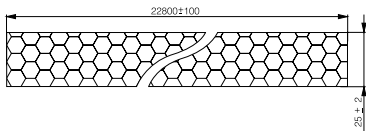

REFLECTOR 85 X 85 MM

Part reference: **LXR-0001-088**

REFLECTIVE FOIL 100 X 100 MM

For all reflex sensors (IMOS IRF 6000)
Part reference: **LXR-0002-100**

REFLECTIVE ROLL 25 MM X 22.8 M

Part reference: **LXR-0003-025**