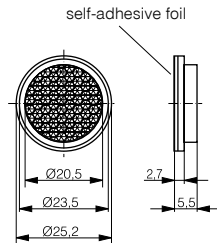

REFLECTOR Ø 25 MM

Part reference: **LXR-0000-025**

REFLECTOR Ø 46 MM

Part reference: **LXR-0000-046**

REFLECTOR Ø 82 MM

Reference reflector for all reflex sensors

Part reference: **LXR-0000-084**

PHOTOELECTRIC ACCESSORIES

REFLECTOR 32 X 20 MM

Part reference: **LXR-0001-032**

REFLECTOR 60 X 20 MM

Part reference: **LXR-0001-062**

REFLECTOR 60 X 51 MM

Part reference: **LXR-0001-065**

REFLECTOR 60 X 41 MM

Part reference: **LXR-0001-064**

REFLECTOR 85 X 85 MM

Part reference: **LXR-0001-088**

REFLECTIVE FOIL 100 X 100 MM

For all reflex sensors (IMOS IRF 6000)
Part reference: **LXR-0002-100**

REFLECTIVE ROLL 25 MM X 22.8 M

Part reference: **LXR-0003-025**

REFLECTIVE ROLL 50 MM X 22.8 M

Part reference: **LXR-0003-050**