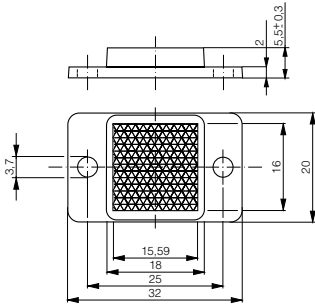

REFLECTOR Ø 25 MM

Part reference: **LXR-0000-025**

REFLECTOR Ø 46 MM

Part reference: **LXR-0000-046**

REFLECTOR Ø 82 MM

Reference reflector for all reflex sensors

Part reference: **LXR-0000-084**

PHOTOELECTRIC ACCESSORIES

REFLECTOR 32 X 20 MM

Part reference: **LXR-0001-032**

REFLECTOR 60 X 20 MM

Part reference: **LXR-0001-062**

REFLECTOR 60 X 51 MM

Part reference: **LXR-0001-065**

REFLECTOR 60 X 41 MM

Part reference: **LXR-0001-064**

REFLECTOR 85 X 85 MM

Part reference: **LXR-0001-088**

REFLECTIVE FOIL 100 X 100 MM

For all reflex sensors (IMOS IRF 6000)
Part reference: **LXR-0002-100**

REFLECTIVE ROLL 25 MM X 22.8 M

Part reference: **LXR-0003-025**

REFLECTIVE ROLL 50 MM X 22.8 M

Part reference: **LXR-0003-050**