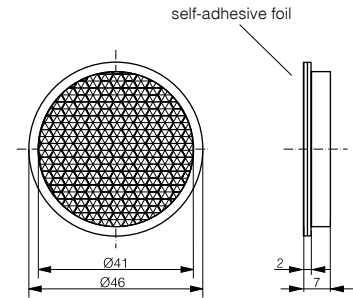

REFLECTOR Ø 25 MM

Part reference: **LXR-0000-025**

REFLECTOR Ø 46 MM

Part reference: **LXR-0000-046**

REFLECTOR Ø 82 MM

Reference reflector for all reflex sensors

Part reference: **LXR-0000-084**

PHOTOELECTRIC ACCESSORIES

REFLECTOR 32 X 20 MM

Part reference: **LXR-0001-032**

REFLECTOR 60 X 20 MM

Part reference: **LXR-0001-062**

REFLECTOR 60 X 51 MM

Part reference: **LXR-0001-065**

REFLECTOR 60 X 41 MM

Part reference: **LXR-0001-064**

REFLECTOR 85 X 85 MM

Part reference: **LXR-0001-088**

REFLECTIVE FOIL 100 X 100 MM

For all reflex sensors (IMOS IRF 6000)
Part reference: **LXR-0002-100**

REFLECTIVE ROLL 25 MM X 22.8 M

Part reference: **LXR-0003-025**

REFLECTIVE ROLL 50 MM X 22.8 M

Part reference: **LXR-0003-050**