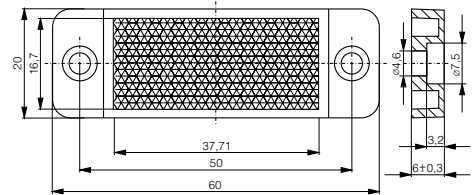

REFLECTOR Ø 25 MM

Part reference: **LXR-0000-025**

REFLECTOR Ø 46 MM

Part reference: **LXR-0000-046**

REFLECTOR Ø 82 MM

Reference reflector for all reflex sensors

Part reference: **LXR-0000-084**

PHOTOELECTRIC ACCESSORIES

REFLECTOR 32 X 20 MM

Part reference: **LXR-0001-032**

REFLECTOR 60 X 20 MM

Part reference: **LXR-0001-062**

REFLECTOR 60 X 51 MM

Part reference: **LXR-0001-065**

REFLECTOR 60 X 41 MM

Part reference: **LXR-0001-064**

REFLECTOR 85 X 85 MM

Part reference: **LXR-0001-088**

REFLECTIVE FOIL 100 X 100 MM

For all reflex sensors (IMOS IRF 6000)
Part reference: **LXR-0002-100**

REFLECTIVE ROLL 25 MM X 22.8 M

Part reference: **LXR-0003-025**

REFLECTIVE ROLL 50 MM X 22.8 M

Part reference: **LXR-0003-050**