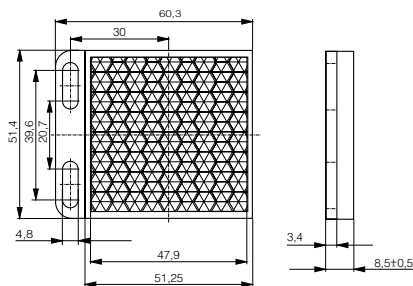

REFLECTOR Ø 25 MM

Part reference: **LXR-0000-025**

REFLECTOR Ø 46 MM

Part reference: **LXR-0000-046**

REFLECTOR Ø 82 MM

Reference reflector for all reflex sensors

Part reference: **LXR-0000-084**

PHOTOELECTRIC ACCESSORIES

REFLECTOR 32 X 20 MM

Part reference: **LXR-0001-032**

REFLECTOR 60 X 20 MM

Part reference: **LXR-0001-062**

REFLECTOR 60 X 51 MM

Part reference: **LXR-0001-065**

REFLECTOR 60 X 41 MM

Part reference: **LXR-0001-064**

REFLECTOR 85 X 85 MM

Part reference: **LXR-0001-088**

REFLECTIVE FOIL 100 X 100 MM

For all reflex sensors (IMOS IRF 6000)
Part reference: **LXR-0002-100**

REFLECTIVE ROLL 25 MM X 22.8 M

Part reference: **LXR-0003-025**

REFLECTIVE ROLL 50 MM X 22.8 M

Part reference: **LXR-0003-050**