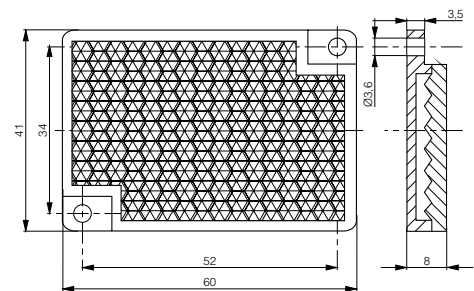

REFLECTOR Ø 25 MM

Part reference: **LXR-0000-025**

REFLECTOR Ø 46 MM

Part reference: **LXR-0000-046**

REFLECTOR Ø 82 MM

Reference reflector for all reflex sensors

Part reference: **LXR-0000-084**

PHOTOELECTRIC ACCESSORIES

REFLECTOR 32 X 20 MM

Part reference: **LXR-0001-032**

REFLECTOR 60 X 20 MM

Part reference: **LXR-0001-062**

REFLECTOR 60 X 51 MM

Part reference: **LXR-0001-065**

REFLECTOR 60 X 41 MM

Part reference: **LXR-0001-064**

REFLECTOR 85 X 85 MM

Part reference: **LXR-0001-088**

REFLECTIVE FOIL 100 X 100 MM

For all reflex sensors (IMOS IRF 6000)
Part reference: **LXR-0002-100**

REFLECTIVE ROLL 25 MM X 22.8 M

Part reference: **LXR-0003-025**

REFLECTIVE ROLL 50 MM X 22.8 M

Part reference: **LXR-0003-050**